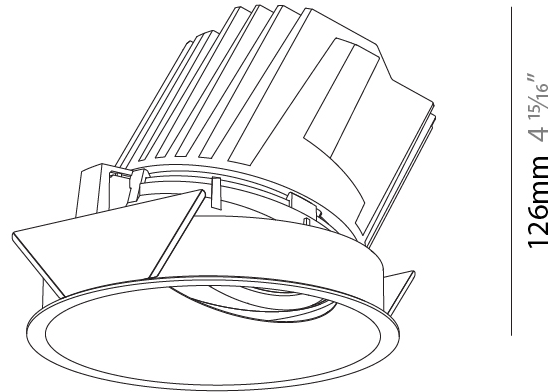

PHYSICAL

Shape: Round
Diameter (mm): 139
Diameter (in): 5 1/2
Height (mm): 126
Height (in): 4 15/16
Ceiling Thickness (mm): 10 / 12.5 / 15
Ceiling Thickness (in): 3/8 or 1/2 or 9/16
Min. Recessing Depth (mm): 140
Min. Recessing Depth (in): 5 1/2
Light Distribution: Adjustable / Asymmetric
Weight (kg): 0.811
Weight (lbs): 1.79
Fixture Finish: SSR / BKV / CWI / CRY / HAB / LAG / UFT / ITA / RUA / RUR / MIC / FTG / MYG / TWT / LOD / PUS / FRO / FUP / KIA / POP / BLS / SPG / MEY / GOH / GUM / CHC / COM / ABZ / JAG / OBR / MOS / ROR
Fixture Material: Aluminum Die Cast
Cut-out Measurements: 130mm / 5 1/8"

ELECTRICAL

Lamp Type: LED (Zhaga Standard)
Input Wattage (W): 13.2 / 16.5
Total Output Wattage (W): 12 / 14
Dimming: Tri-Mode (Non-Dimming and Phase Dimming (120Vac only) and 0-10V Dimming)
Driver Included: No
Driver Location: Recessed Housing
Driver Type: Constant Current - Universal
Driver Class: Class 2
Housing: See components
Input Voltage (V): 120 - 277
Constant Current (MA): 350

LED

Number of LEDs: 1
Color Temperature (°K): 2700 / 3000 / 3500 / 4000
Max. Delivered Lumen (lm): 690 / 760 / 823 / 840
Nominal Lumen (lm): 960 / 1070 / 1156 / 1180
CRI: >90 CRI
Lamp Life (hrs): 50000

OPTICAL

Reflector°: 10
Adjustability: Fixed

RATINGS AND CERTIFICATIONS

Certified By: Certified for North American Standards
IP rating: IP20