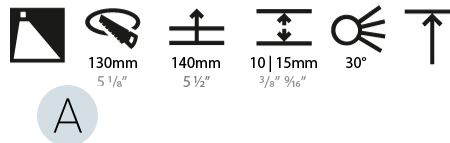

#### PHYSICAL

Shape: Round
Diameter (mm): 139
Diameter (in): 5 1/2
Height (mm): 126
Height (in): 4 15/16
Ceiling Thickness (mm): 10 / 12.5 / 15
Ceiling Thickness (in): 3/8 or 1/2 or 9/16
Min. Recessing Depth (mm): 140
Min. Recessing Depth (in): 5 1/2
Light Distribution: Adjustable / Asymmetric
Weight (kg): 0.816
Weight (lbs): 1.8
Fixture Finish: SSR / BKV / CWI / CRY / HAB / LAG / UFT / ITA / RUA / RUR / MIC / FTG / MYG / TWT / LOD / PUS / FRO / FUP / KIA / POP / BLS / SPG / MEY / GOH / GUM / CHC / COM / ABZ / JAG / OBR / MOS / ROR
Fixture Material: Aluminum Die Cast
Cut-out Measurements: 130mm / 5 1/8"

#### RATINGS AND CERTIFICATIONS

Certified By: Certified for North American Standards
IP rating: IP20

126mm 4 15/16"

Ø 125mm 4 15/16"

Ø 139mm 5 1/2"